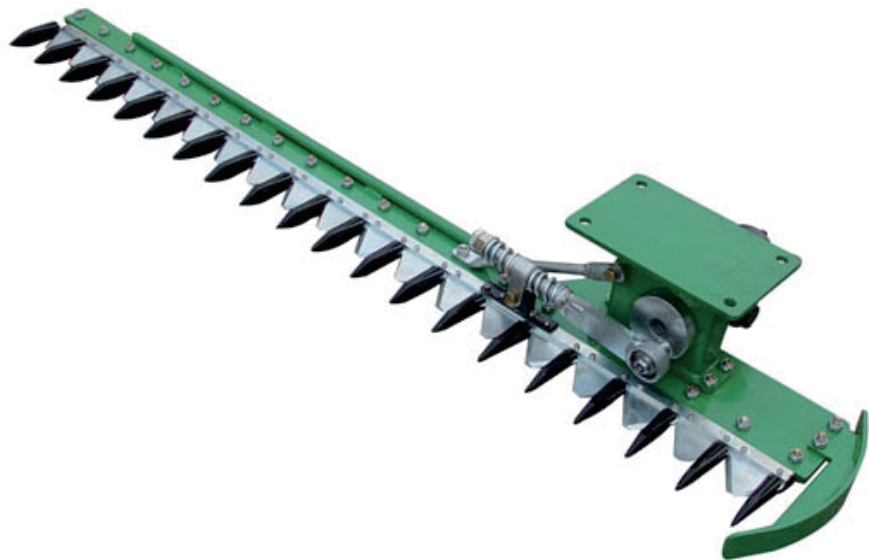

MOWER

SICKLE BAR MOWER

剪草机

Fitted to machinery like arm mower, excavator or backhoe front loader

Model	CH150	CH180
Working Width	1500mm	1800mm